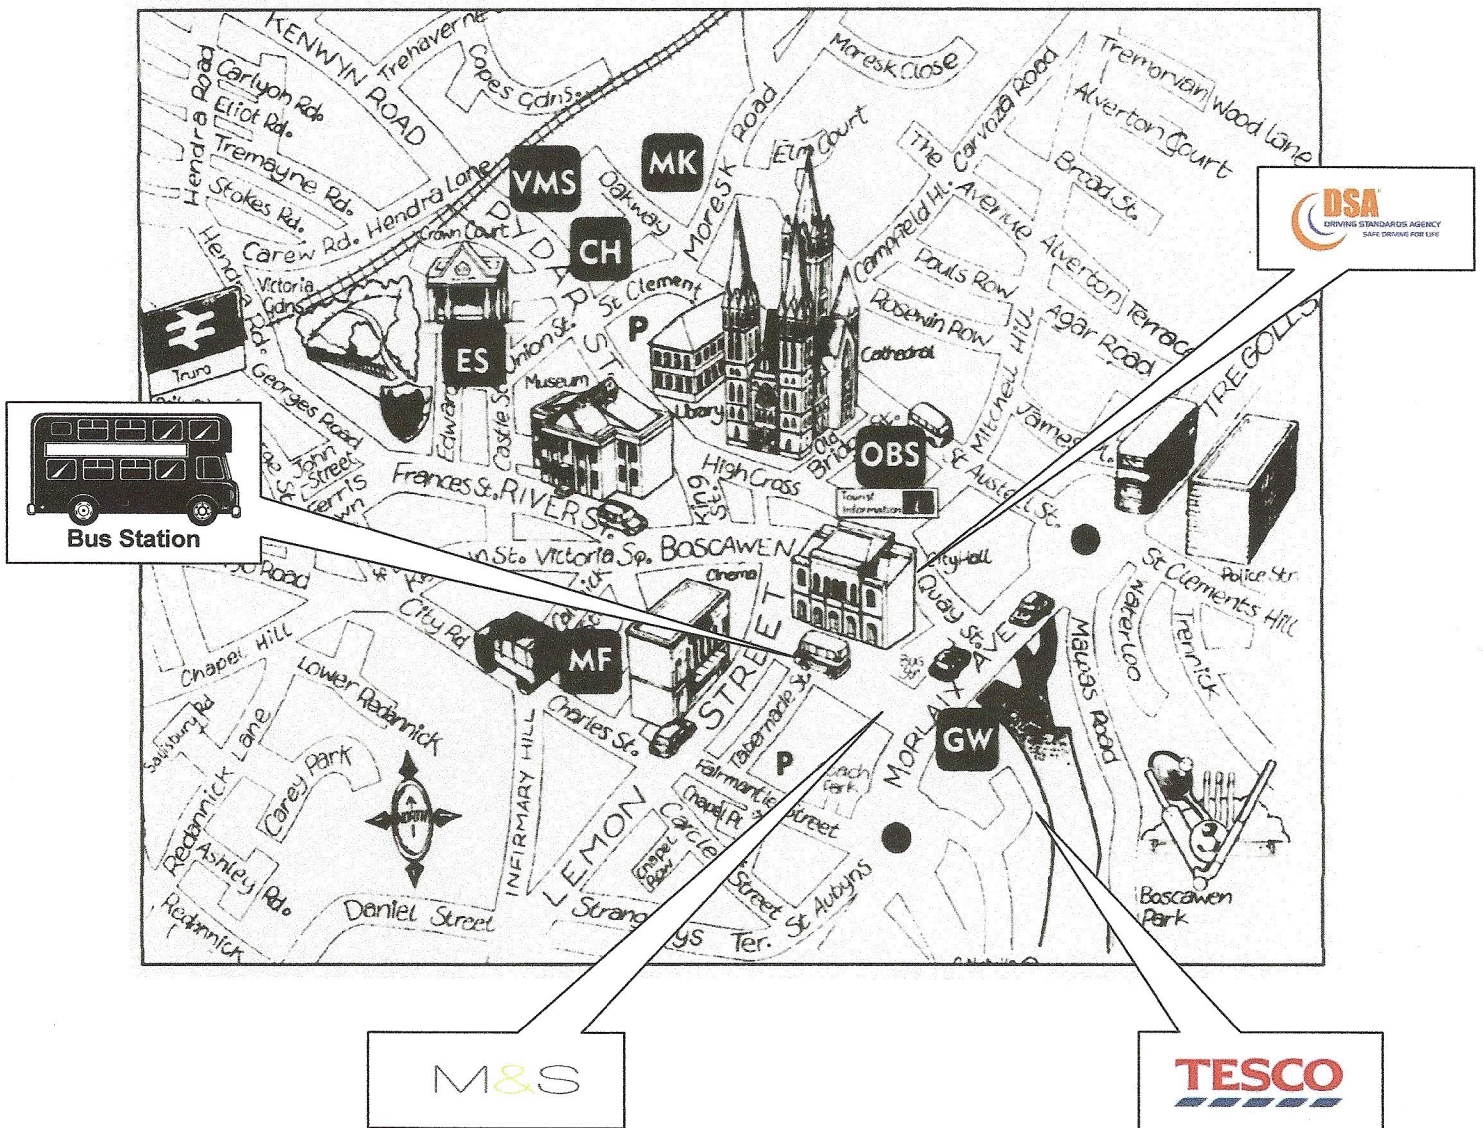

Map for the DSA test centre

DSA theory test centre address, Truro

Palace Buildings Public rooms
 Quay Street
 Truro
 Cornwall
 TR1 2HE

Documents to bring to your driving theory test

From 1st October 2007 you'll be expected to show both parts of your valid driving licence (the photocard and the paper counterpart) at the test centre (Failure to bring both parts will result in you being unable to take your theory test and you will lose your fee for that test). If you have an old-style licence without a photo you must also bring a valid passport. You might like to bring along your letter of appointment as it will have your booking reference number on it.